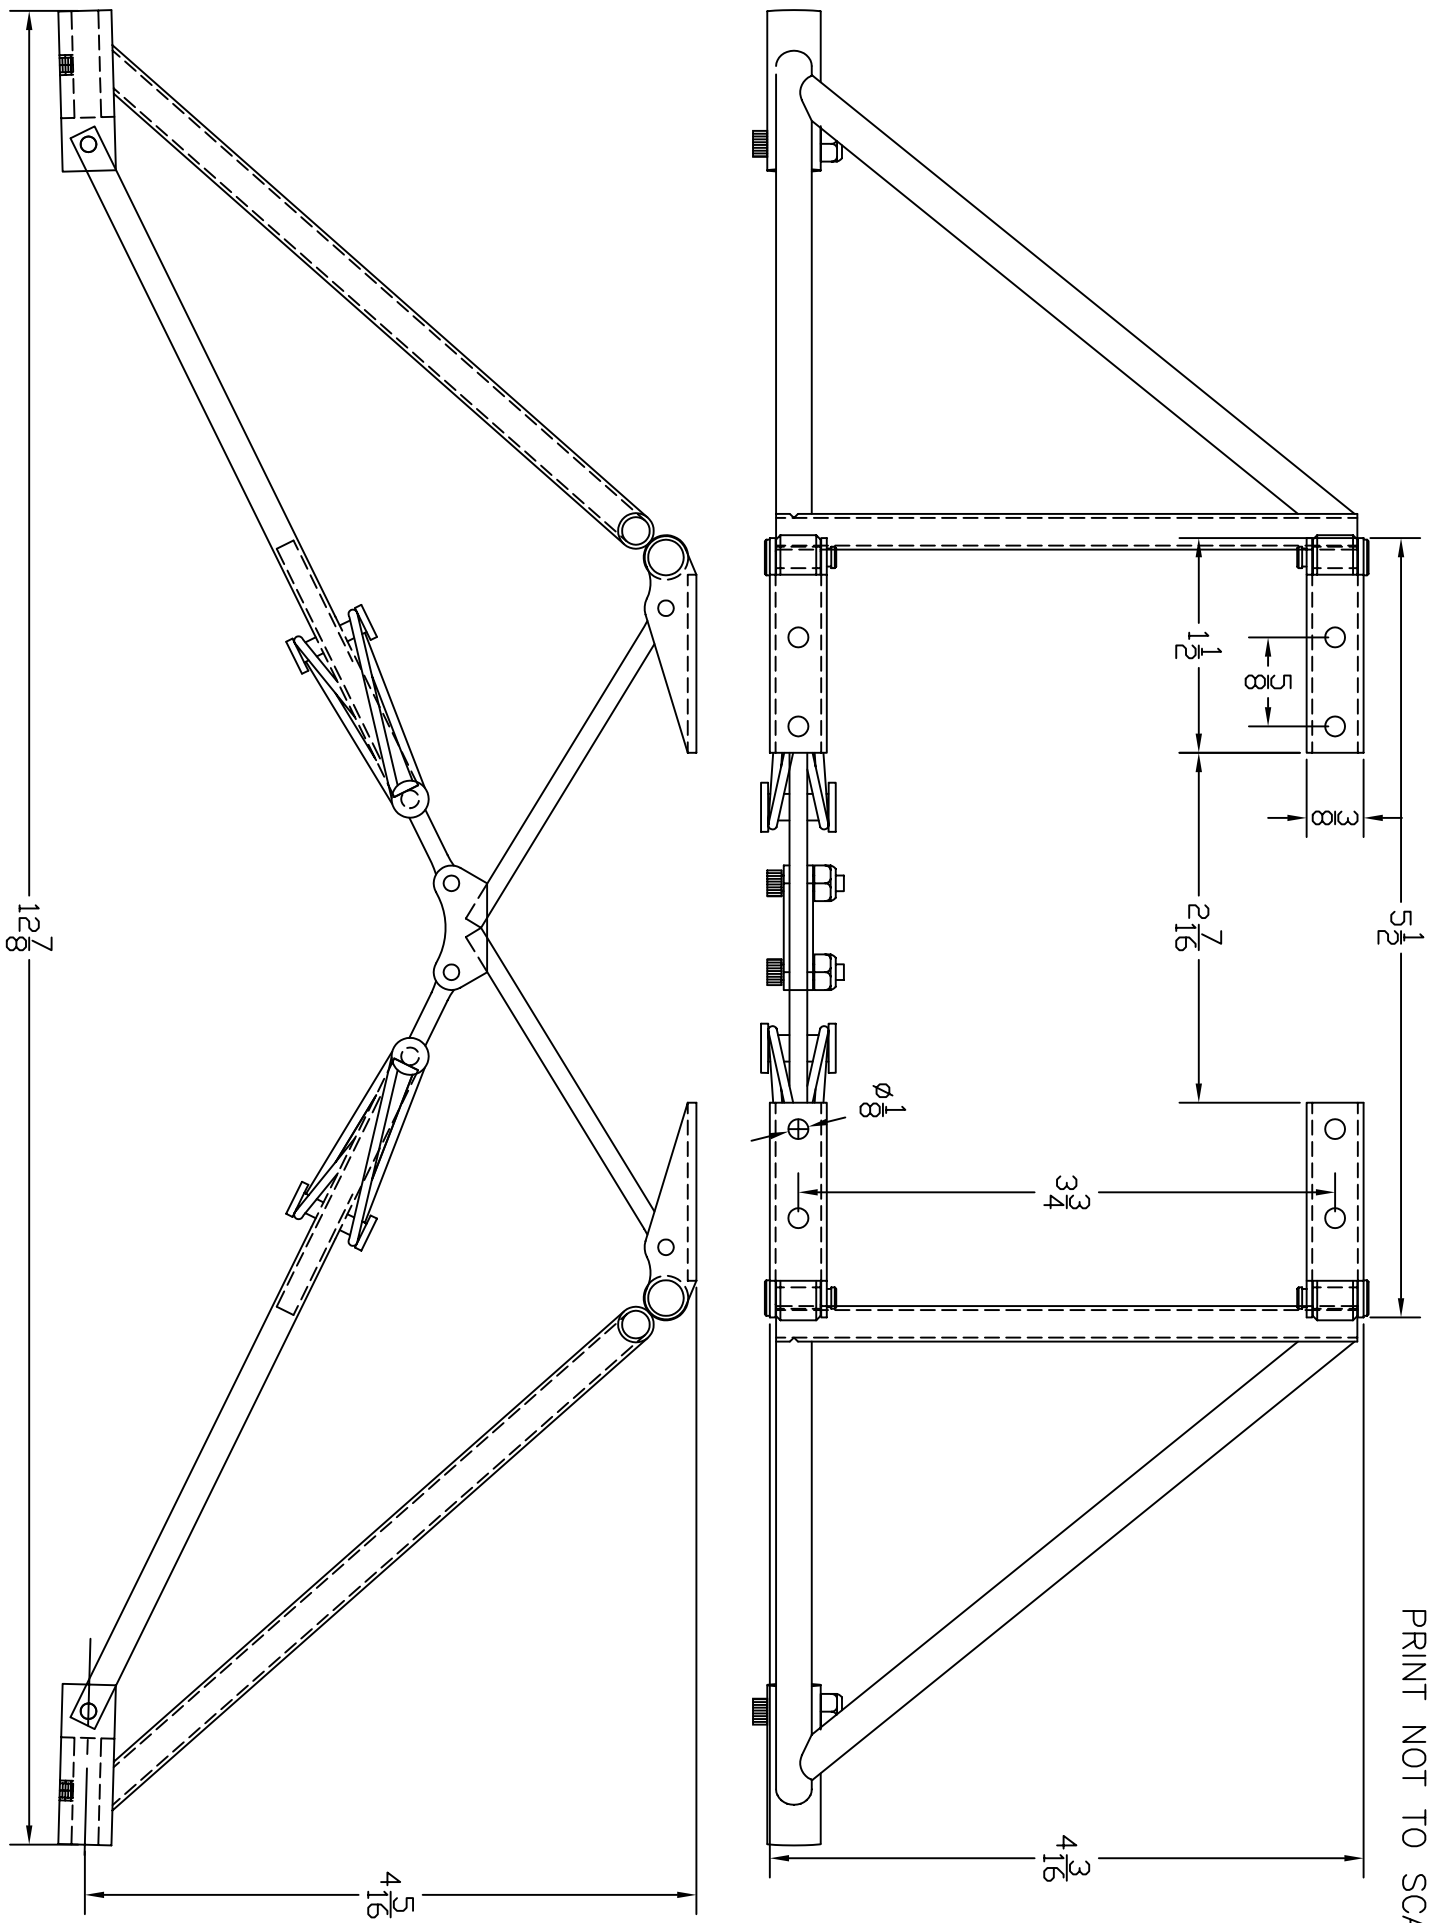

PRINT NOT TO SCALE

MFG. INC.  
625 N. 12TH ST.  
ST. CHARLES, IL  
(630) 584-7616

#689  
1/5 SCALE CUB

THIS DRAWING ITS CONTENTS AND INFORMATION, ARE CONFIDENTIAL, AND THE PROPERTY OF ROBERT MFG. INC. IT MAY NOT BE USED, COPIED, AND / OR TRANSMITTED TO ANY PERSON, FIRM, OR CORPORATION WITHOUT THE PRIOR WRITTEN APPROVAL OF ROBERT MFG. INC.